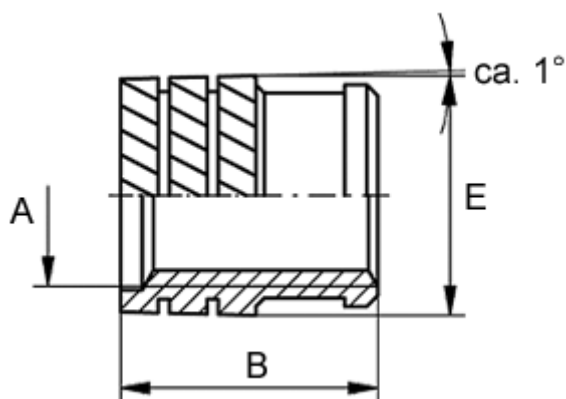

Data Sheet

Article number: 12850000060800
Description: KLEE-coil 850 000 060.800
M6 Brass

Measures

Female thread A	= M6
Length B	= 9.2
Min distance to edge	= 2.8
Outer diameter E	= 8.20
Recommended bore diameter	= 7.8
Type	= 850 000 060.800